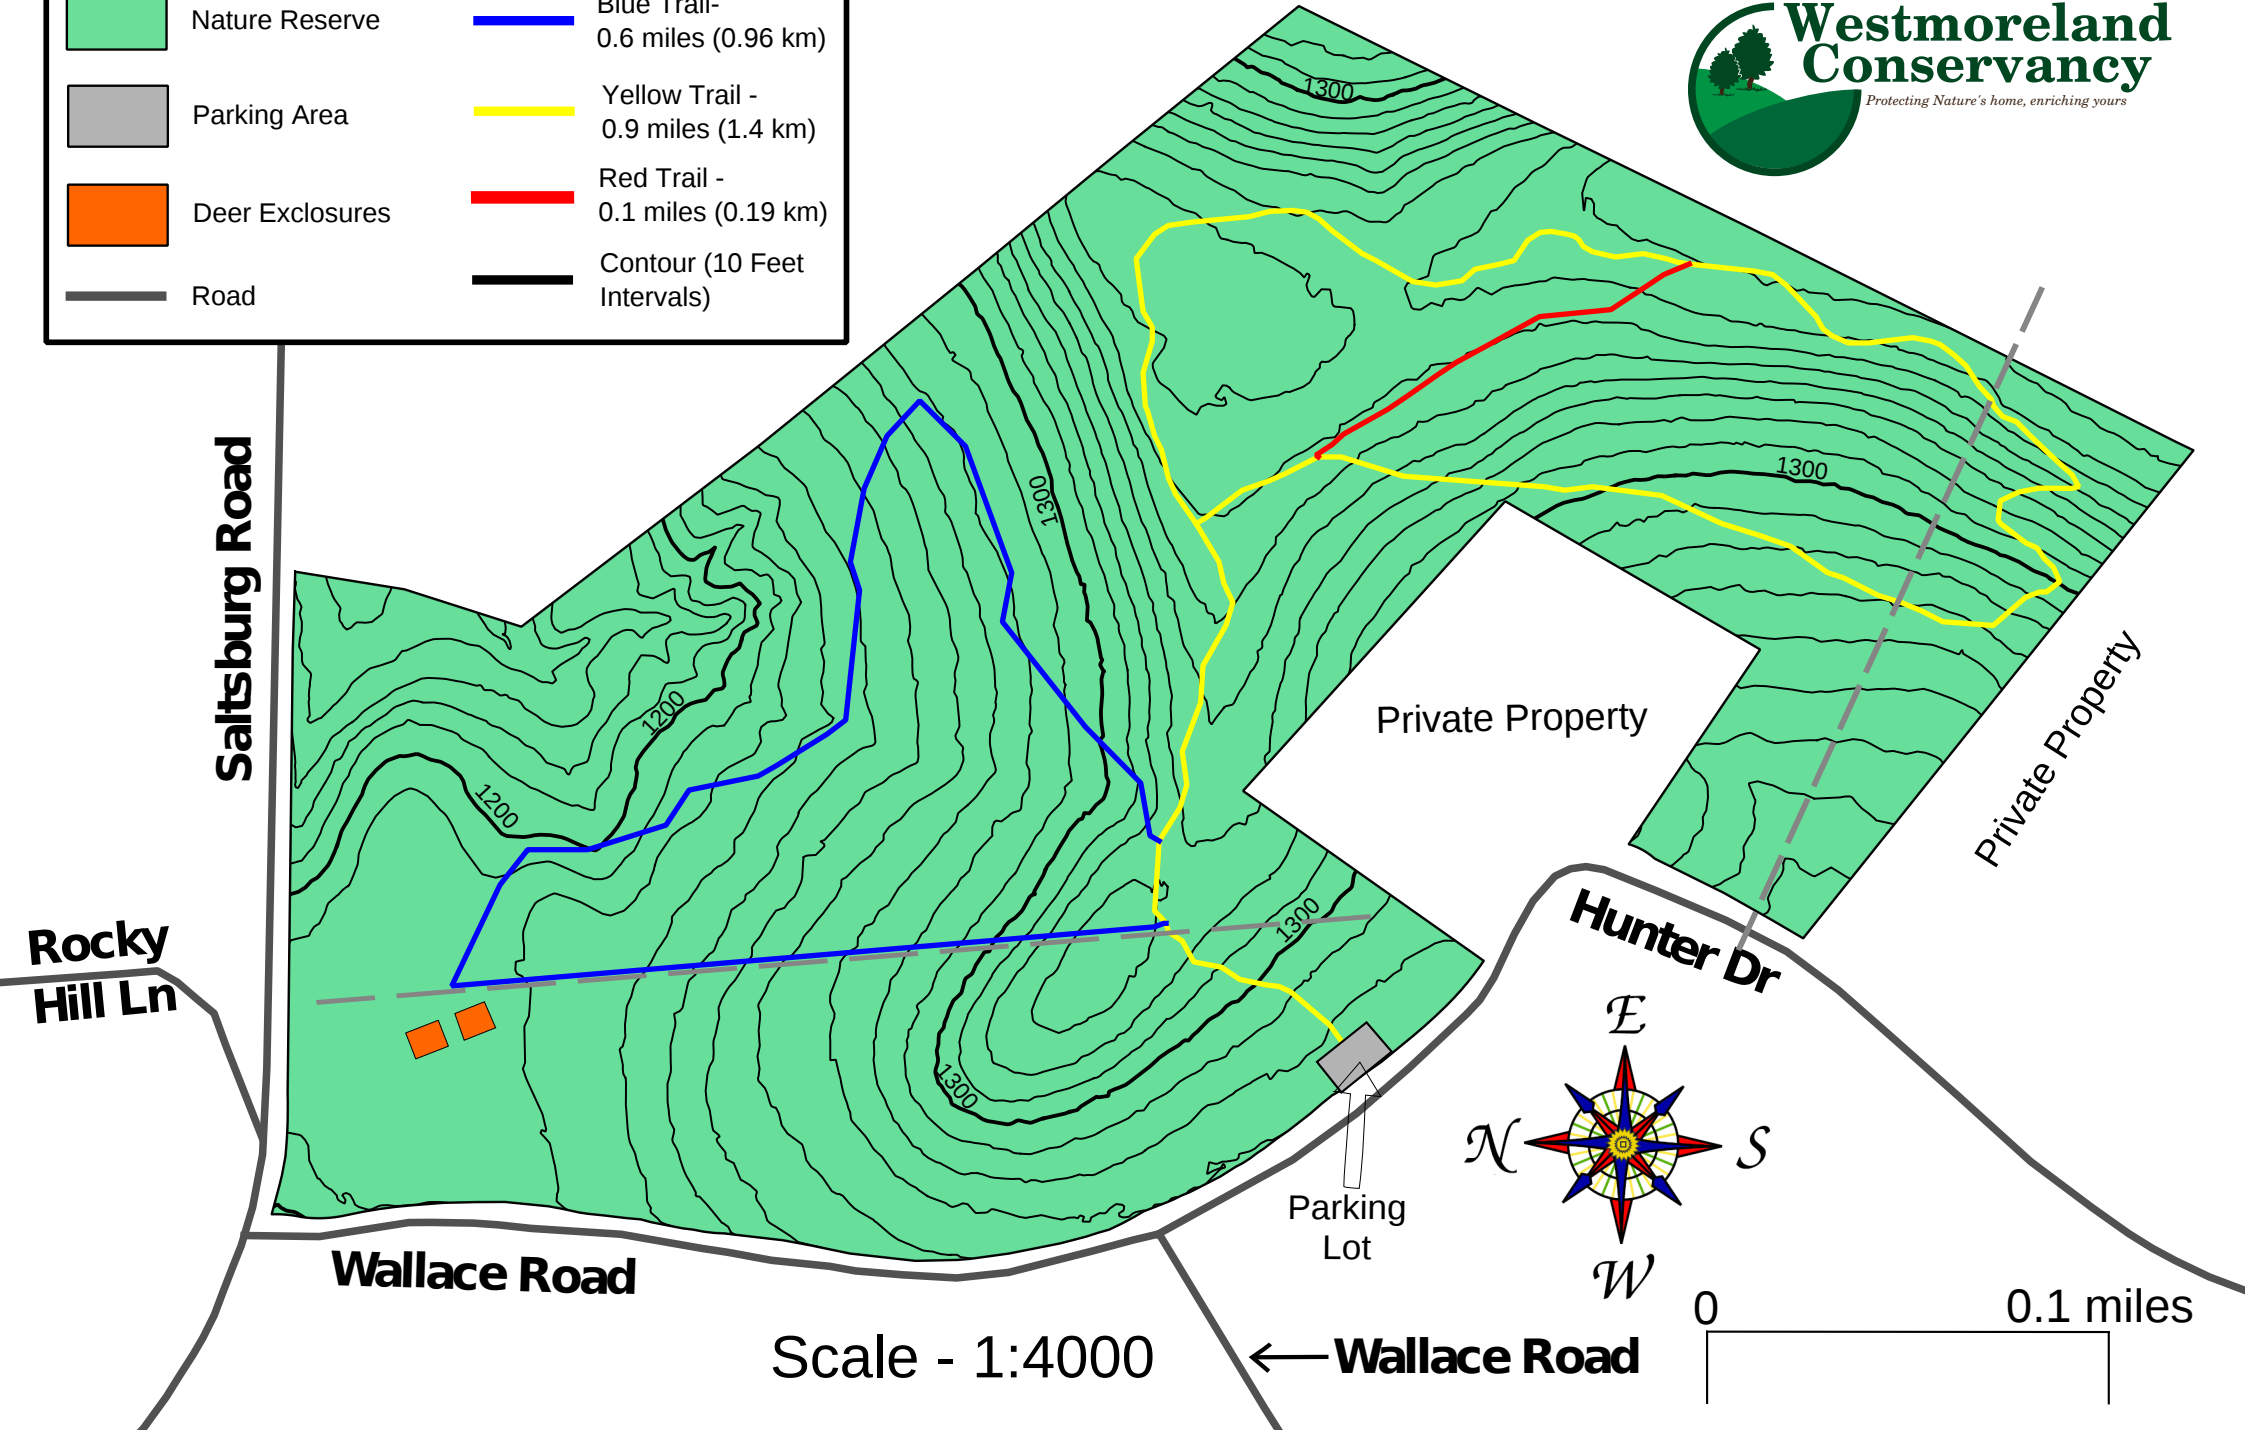

McGinnis Nature Reserve

Legend

	Nature Reserve		Gas Pipeline
	Parking Area		Blue Trail - 0.6 miles (0.96 km)
	Deer Exclosures		Yellow Trail - 0.9 miles (1.4 km)
	Road		Red Trail - 0.1 miles (0.19 km)
			Contour (10 Feet Intervals)

Scale - 1:4000

← Wallace Road