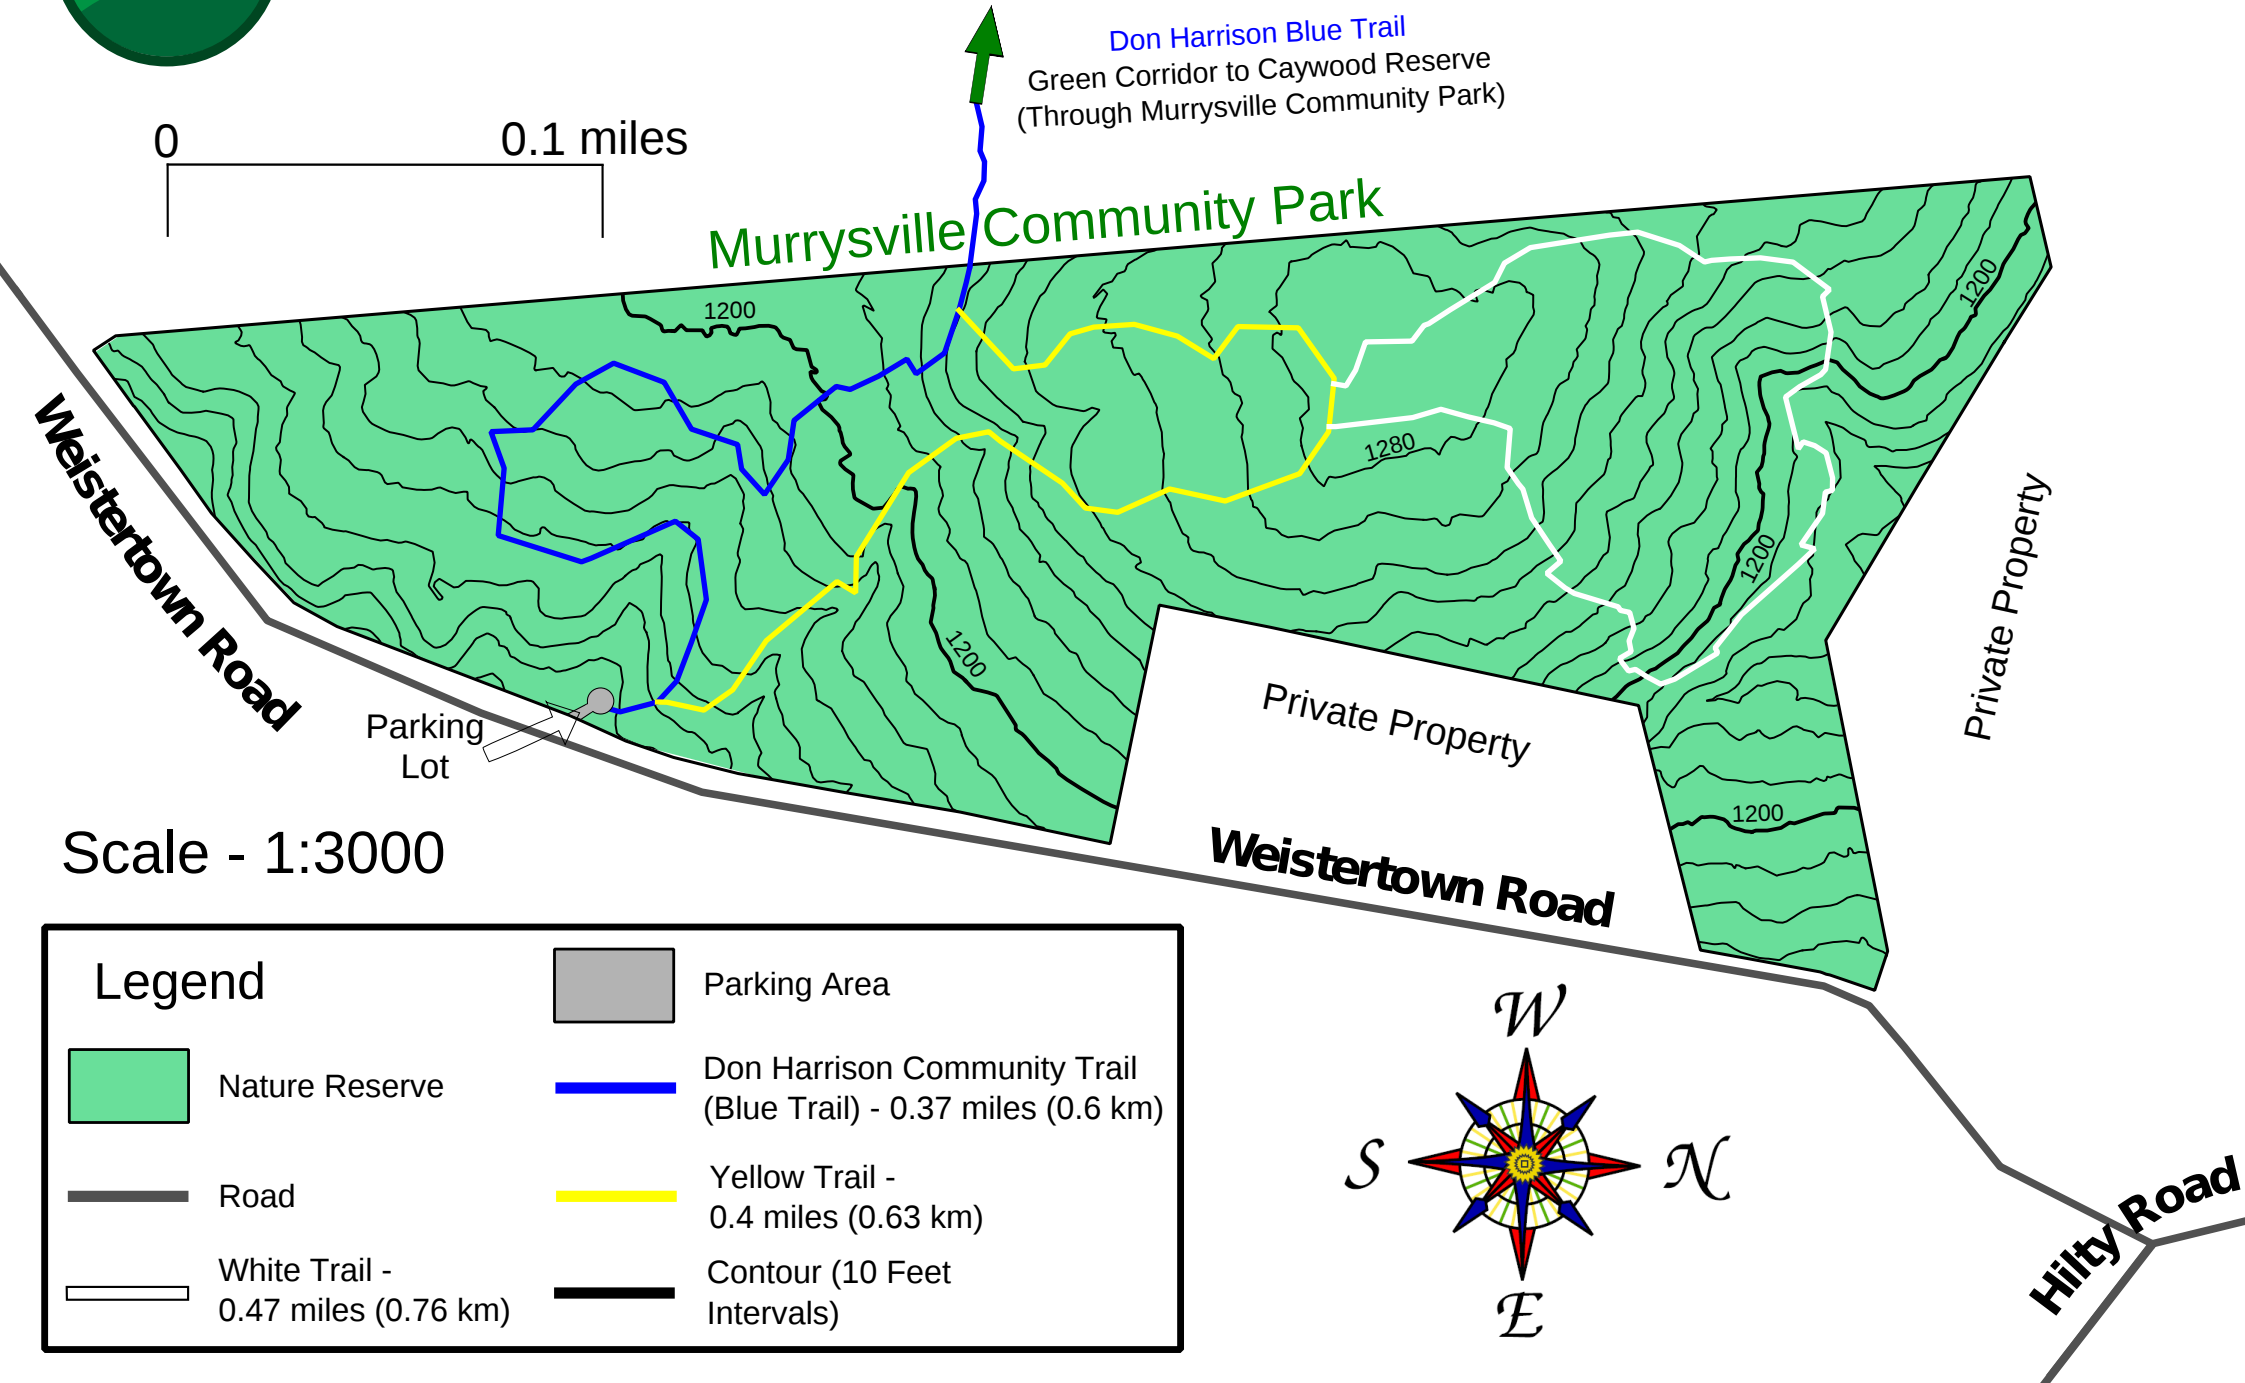

J.H. Walter Nature Reserve

0 0.1 miles

Don Harrison Blue Trail
Green Corridor to Caywood Reserve
(Through Murrysville Community Park)

Murrysville Community Park

Weistertown Road

Parking Lot

Private Property

Private Property

Weistertown Road

Scale - 1:3000

Legend	
	Nature Reserve
	Parking Area
	Road
	Don Harrison Community Trail (Blue Trail) - 0.37 miles (0.6 km)
	Yellow Trail - 0.4 miles (0.63 km)
	White Trail - 0.47 miles (0.76 km)
	Contour (10 Feet Intervals)

Hilty Road